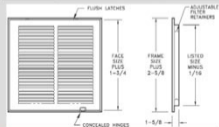

673 Return Air Filter Grille

- All-steel construction
- 1/2" spaced fins set at 40 degrees
- Effectively conceals filter
- Use standard 1" thick disposable filters (not included)
- Removable face for easy installation and cleaning
- Equipped with adjustable filter retainers
- Bright White finish

673 Standard Sizes (in.)

HT	WIDTH											
	10	12	14	16	18	20	24	25	30	32	36	40
6	X		X				X		X			
8			X			X			X			
10	X					X	X		X			
12		X			X	X	X		X		X	
14			X			X	X	X	X		X	
16			X	X		X	X	X	X		X	
18		X			X	X	X		X			
20	X	X	X	X	X	X	X	X	X			X
24		X	X	X	X	X	X		X		X	
25			X	X		X		X		X		
30		X	X	X		X	X	X	X			
32				X		X		X				
36		X		X		X	X					
40						X						