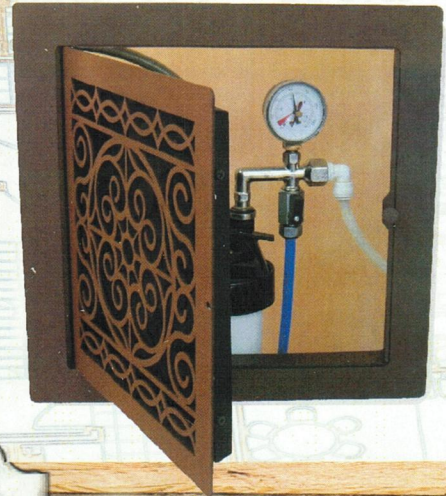

Shown here are just a few of the many enhancements SteelCrest manufactures that combine beauty, function and artisan-quality features that make fine additions to outstanding homes.

Clockwise from top: ornamental exposed timber truss plates, a decorative rain down-spout, custom window grilles on sidelight windows, the Control Panel Box, the Access Panel Box with concealment insert, and two custom created grille inserts.

Cabin Collection

Got a cabin in the mountains? Not only are these "Cabin Collection" products perfect for your weekend get-away home, they are ideal for any home that calls for a rustic outdoor ambiance. Offered in floor, wall, or ceiling style, these unique products demand to be placed in a prominent location where they can be seen and enjoyed by all.