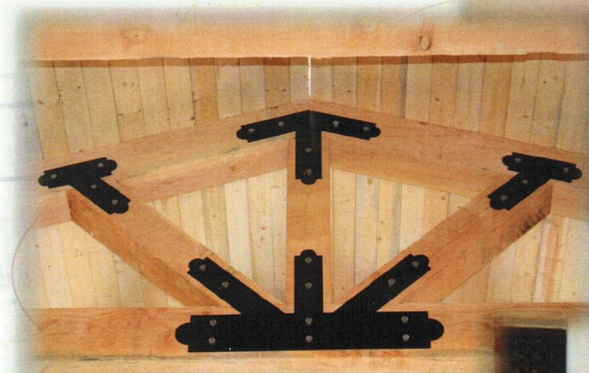

Shown here are just a few of the many enhancements SteelCrest manufactures that combine beauty, function and artisan-quality features that make fine additions to outstanding homes.

Clockwise from top: ornamental exposed timber truss plates, a decorative rain down-spout, custom window grilles on sidelight windows, the Control Panel Box, the Access Panel Box with concealment insert, and two custom created grille inserts.

Cabin Collection

Got a cabin in the mountains? Not only are these "Cabin Collection" products perfect for your weekend get-away home, they are ideal for any home that calls for a rustic outdoor ambiance. Offered in floor, wall, or ceiling style, these unique products demand to be placed in a prominent location where they can be seen and enjoyed by all.